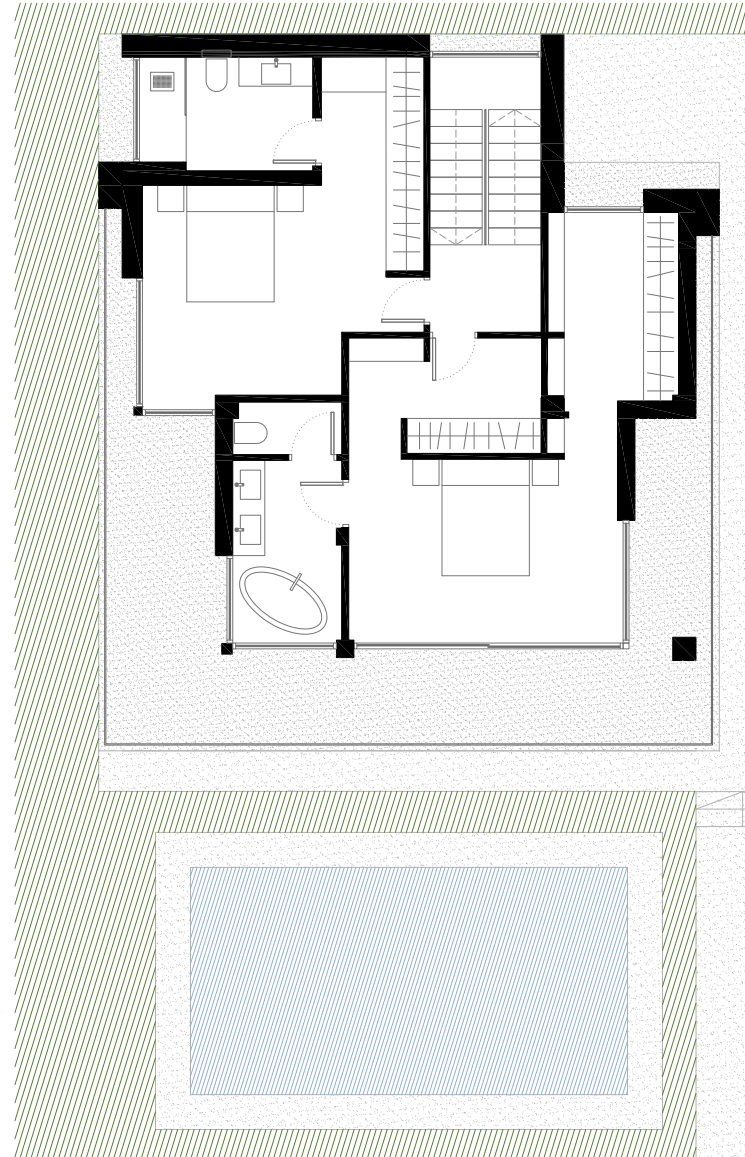

FLOOR PLAN

TYPE A

GROUND FLOOR

Built Area: 91,20 m²

Terraces: 60,20 m²

Pool: 30 m²

FIRST FLOOR

Built Area: 89,00 m²

Terraces: 28,20 m²

FLOOR PLAN TYPE A | GROUND FLOOR

FLOOR PLAN TYPE A | FIRST FLOOR

The background of the entire image is a close-up photograph of numerous blue-tinted ice crystals. The crystals vary in size and shape, some appearing as sharp, angular shards while others are more rounded and layered. The lighting creates a range of blue tones, from light, airy hues to deep, dark blues, giving the scene a textured and crystalline appearance.

FLOOR PLAN

TYPE B

GROUND FLOOR

Built Area: 93,25 m²

Terraces: 31,15 m²

Pool: 30 m²

FIRST FLOOR

Built Area: 89,00 m²

Terraces: 28,20 m²

FLOOR PLAN TYPE B | GROUND FLOOR

FLOOR PLAN TYPE B | FIRST FLOOR