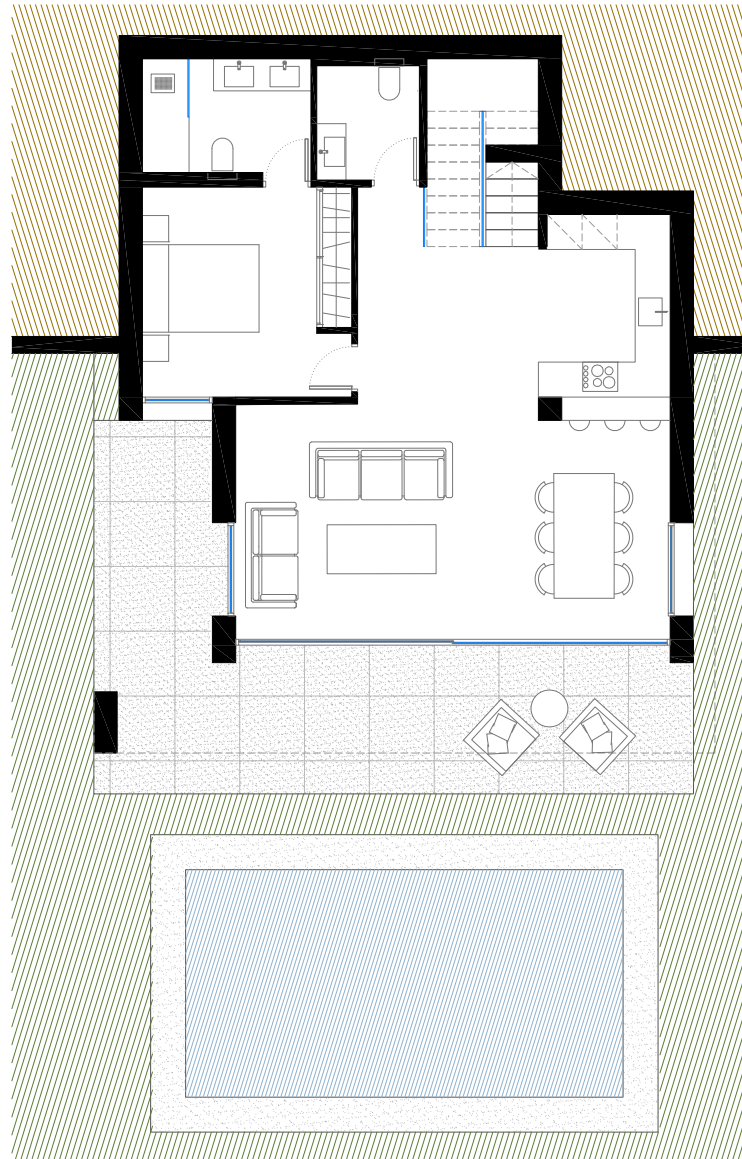

FLOOR PLAN

TYPE A

GROUND FLOOR

Built Area: 91,20 m²

Terraces: 60,20 m²

Pool: 30 m²

FIRST FLOOR

Built Area: 89,00 m²

Terraces: 28,20 m²

FLOOR PLAN TYPE A | GROUND FLOOR

FLOOR PLAN TYPE A | FIRST FLOOR

The background of the entire image is a close-up photograph of numerous blue-tinted ice crystals. The crystals vary in size and shape, some appearing as sharp, angular shards while others are more rounded and layered. The lighting creates a range of blue tones, from light, airy hues to deep, dark blues, giving the scene a textured and crystalline appearance.

FLOOR PLAN

TYPE B

GROUND FLOOR

Built Area: 93,25 m²

Terraces: 31,15 m²

Pool: 30 m²

FIRST FLOOR

Built Area: 89,00 m²

Terraces: 28,20 m²

FLOOR PLAN TYPE B | GROUND FLOOR

FLOOR PLAN TYPE B | FIRST FLOOR