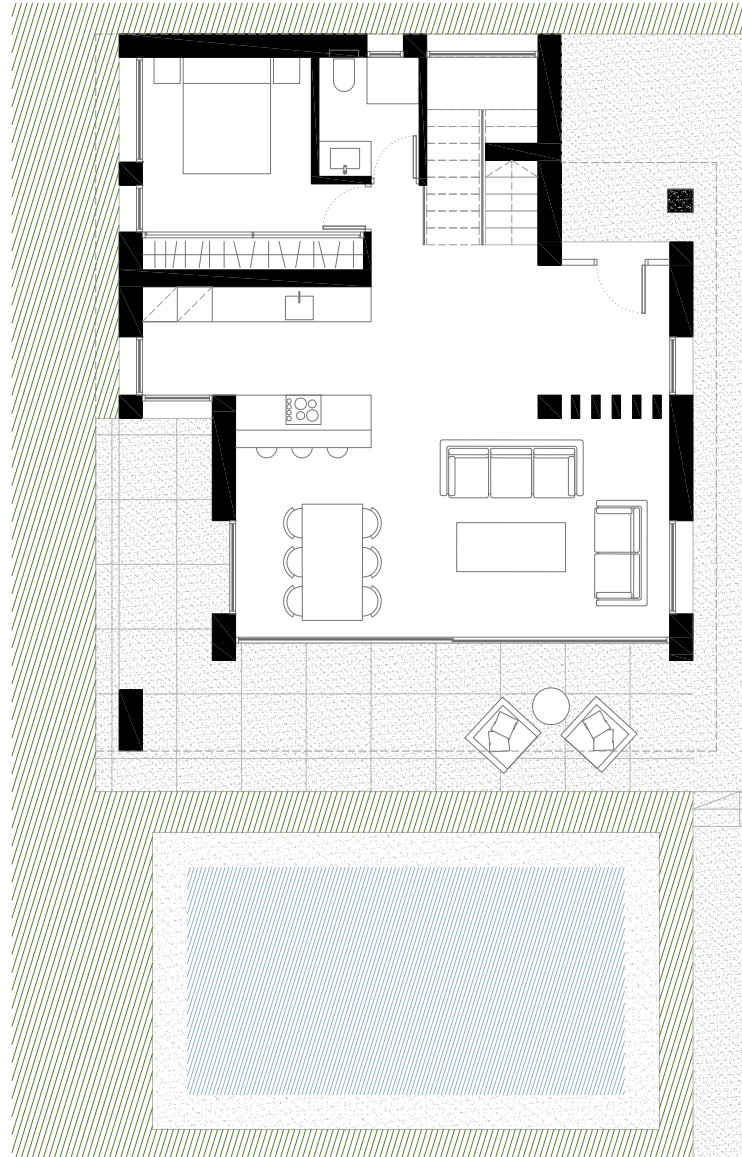

FLOOR PLAN

TYPE A

GROUND FLOOR

Built Area: 91,20 m²

Terraces: 60,20 m²

Pool: 30 m²

FIRST FLOOR

Built Area: 89,00 m²

Terraces: 28,20 m²

FLOOR PLAN TYPE A | GROUND FLOOR

FLOOR PLAN TYPE A | FIRST FLOOR

The background of the entire image is a close-up photograph of numerous blue-tinted ice crystals. The crystals vary in size and shape, some appearing as sharp, angular shards while others are more rounded and layered. The lighting creates a range of blue tones, from light, airy hues to deep, dark blues, giving the scene a textured and crystalline appearance.

FLOOR PLAN

TYPE B

GROUND FLOOR

Built Area: 93,25 m²

Terraces: 31,15 m²

Pool: 30 m²

FIRST FLOOR

Built Area: 89,00 m²

Terraces: 28,20 m²

FLOOR PLAN TYPE B | GROUND FLOOR

FLOOR PLAN TYPE B | FIRST FLOOR