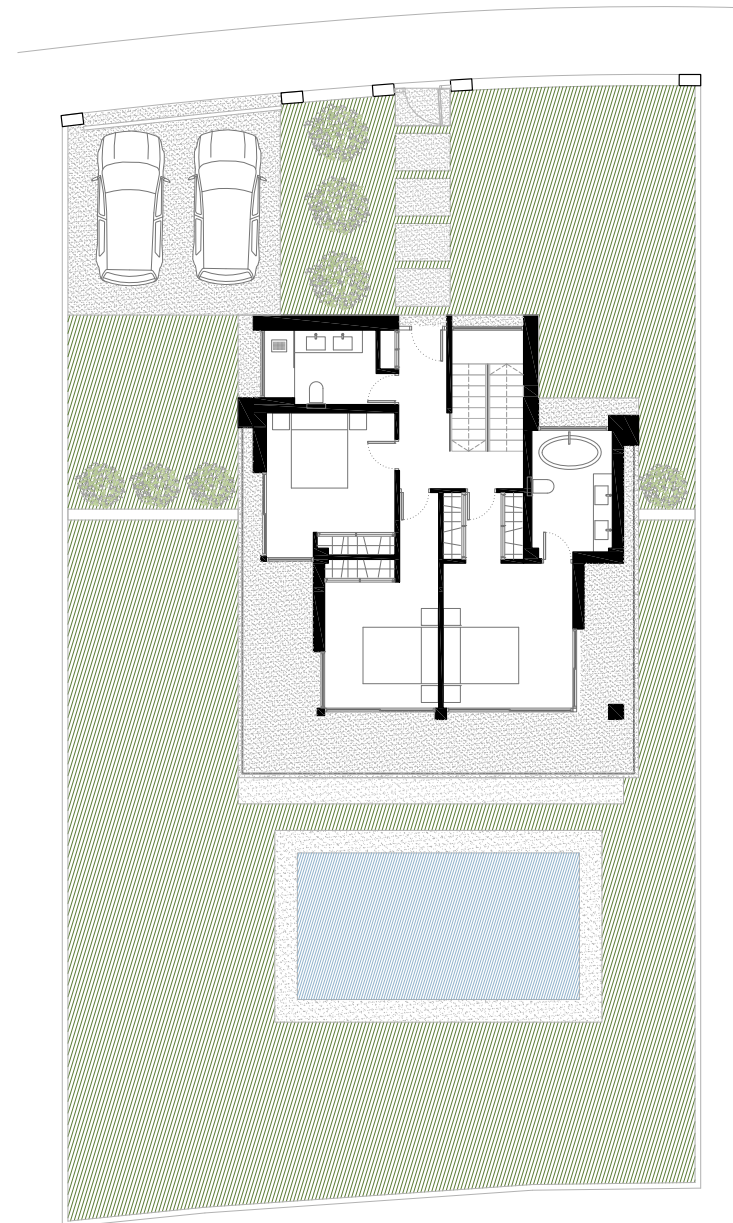

FLOOR PLAN

TYPE A

GROUND FLOOR

Built Area: 91,20 m²

Terraces: 60,20 m²

Pool: 30 m²

FIRST FLOOR

Built Area: 89,00 m²

Terraces: 28,20 m²

FLOOR PLAN TYPE A | GROUND FLOOR

FLOOR PLAN TYPE A | FIRST FLOOR

The background of the entire image is a close-up photograph of numerous blue-tinted ice crystals. The crystals vary in size and shape, some appearing as sharp, angular shards while others are more rounded and layered. The lighting creates a range of blue tones, from light, airy hues to deep, dark blues, giving the scene a textured and crystalline appearance.

FLOOR PLAN

TYPE B

GROUND FLOOR

Built Area: 93,25 m²

Terraces: 31,15 m²

Pool: 30 m²

FIRST FLOOR

Built Area: 89,00 m²

Terraces: 28,20 m²

FLOOR PLAN TYPE B | GROUND FLOOR

FLOOR PLAN TYPE B | FIRST FLOOR