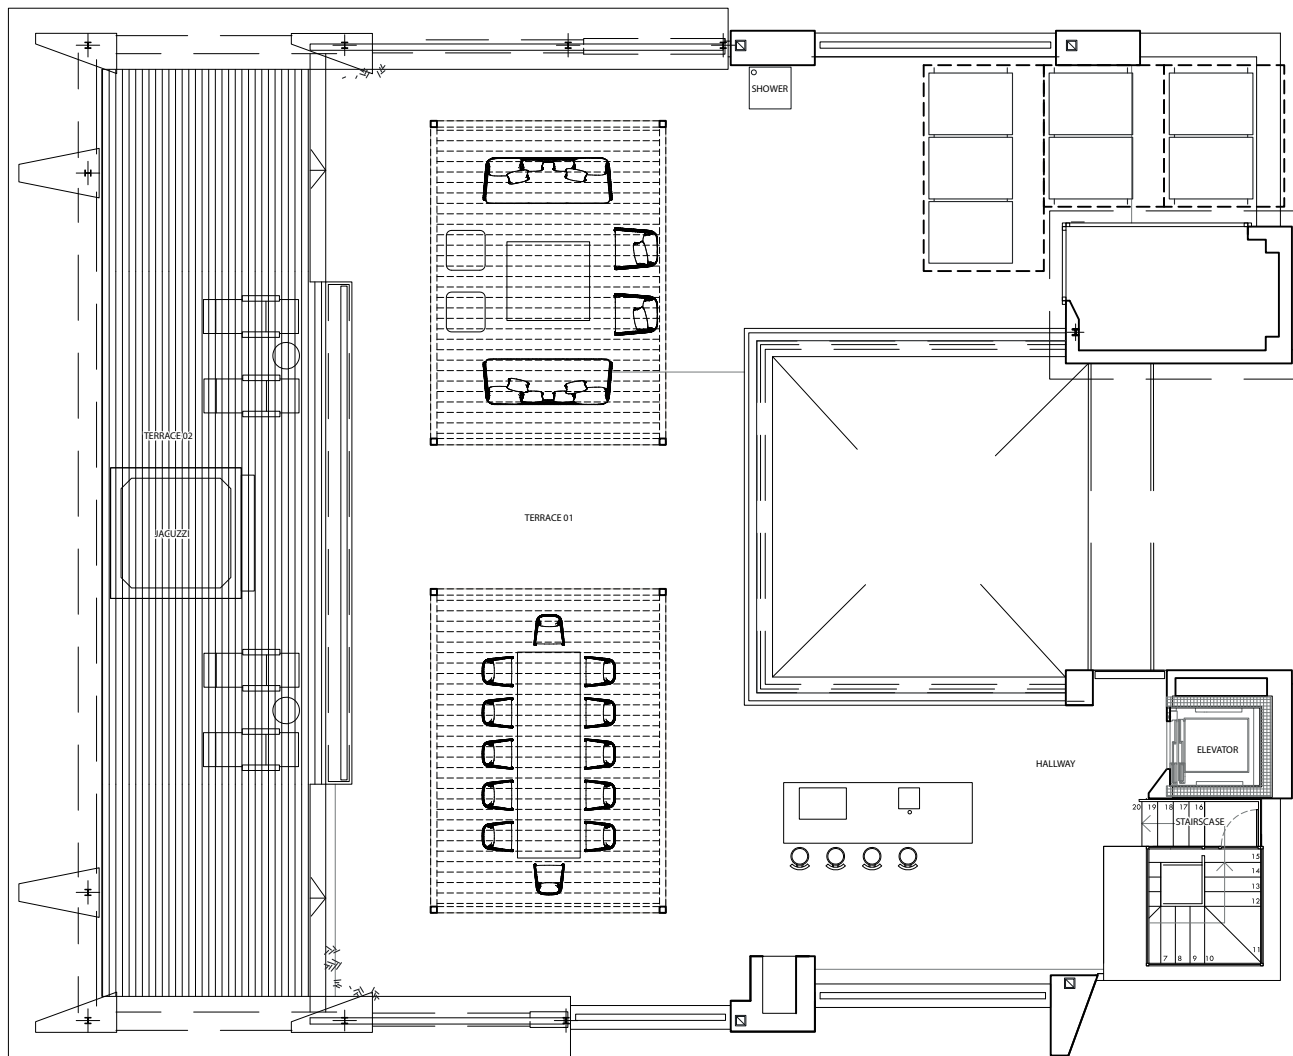

NORTH

SITE PLAN - PALACETES DE BANÚS