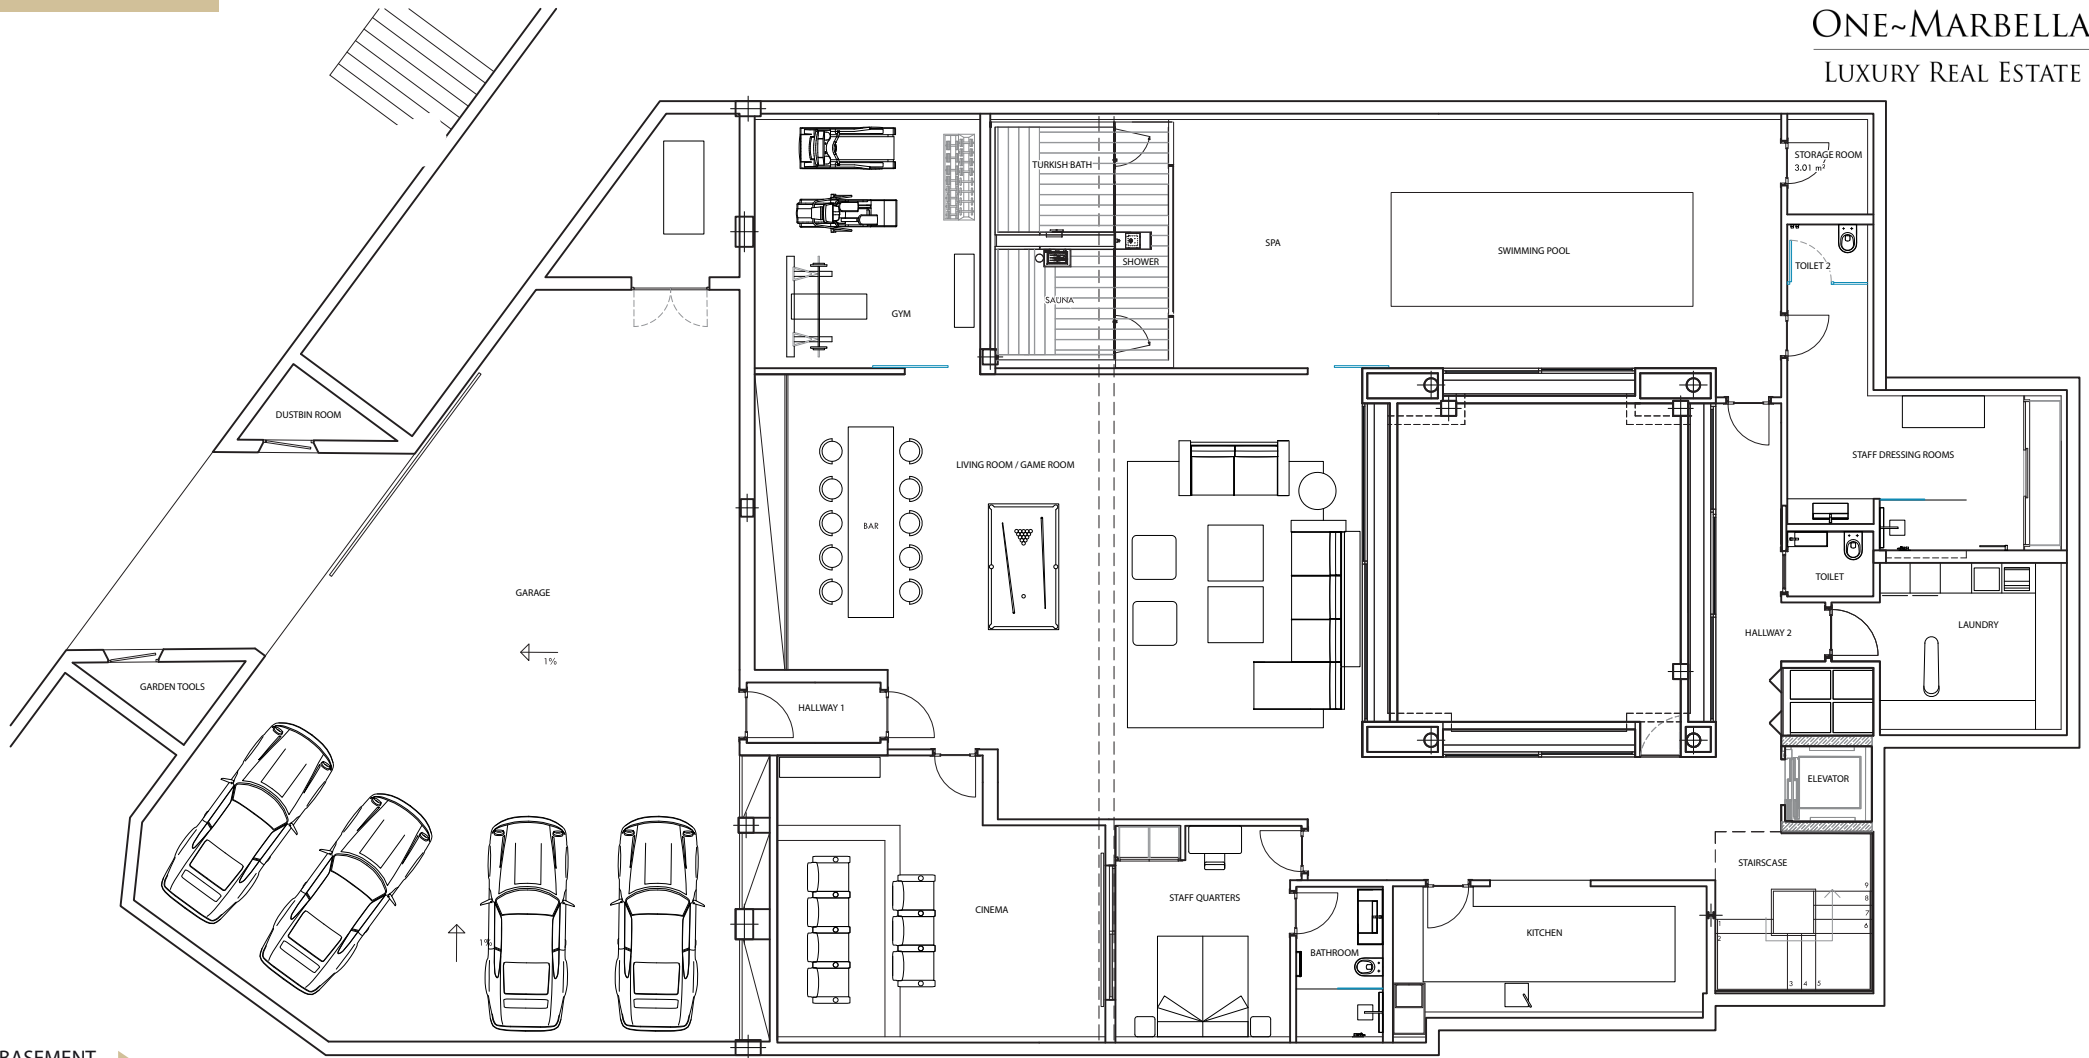

BASEMENT ▶

Disclaimer: This document is purely informative and for marketing purposes only. It does not form part of any offer or contract between any of the parties in any way. All the information contained in this document is known to be accurate at time of production but is subject to change without prior notice. Any questions that may arise in the interpretation of these plans (sizes, heights, sections etc.) can be clarified by contacting the developer. Depictions of furniture and kitchens have been included for guidance and decorative purposes only.