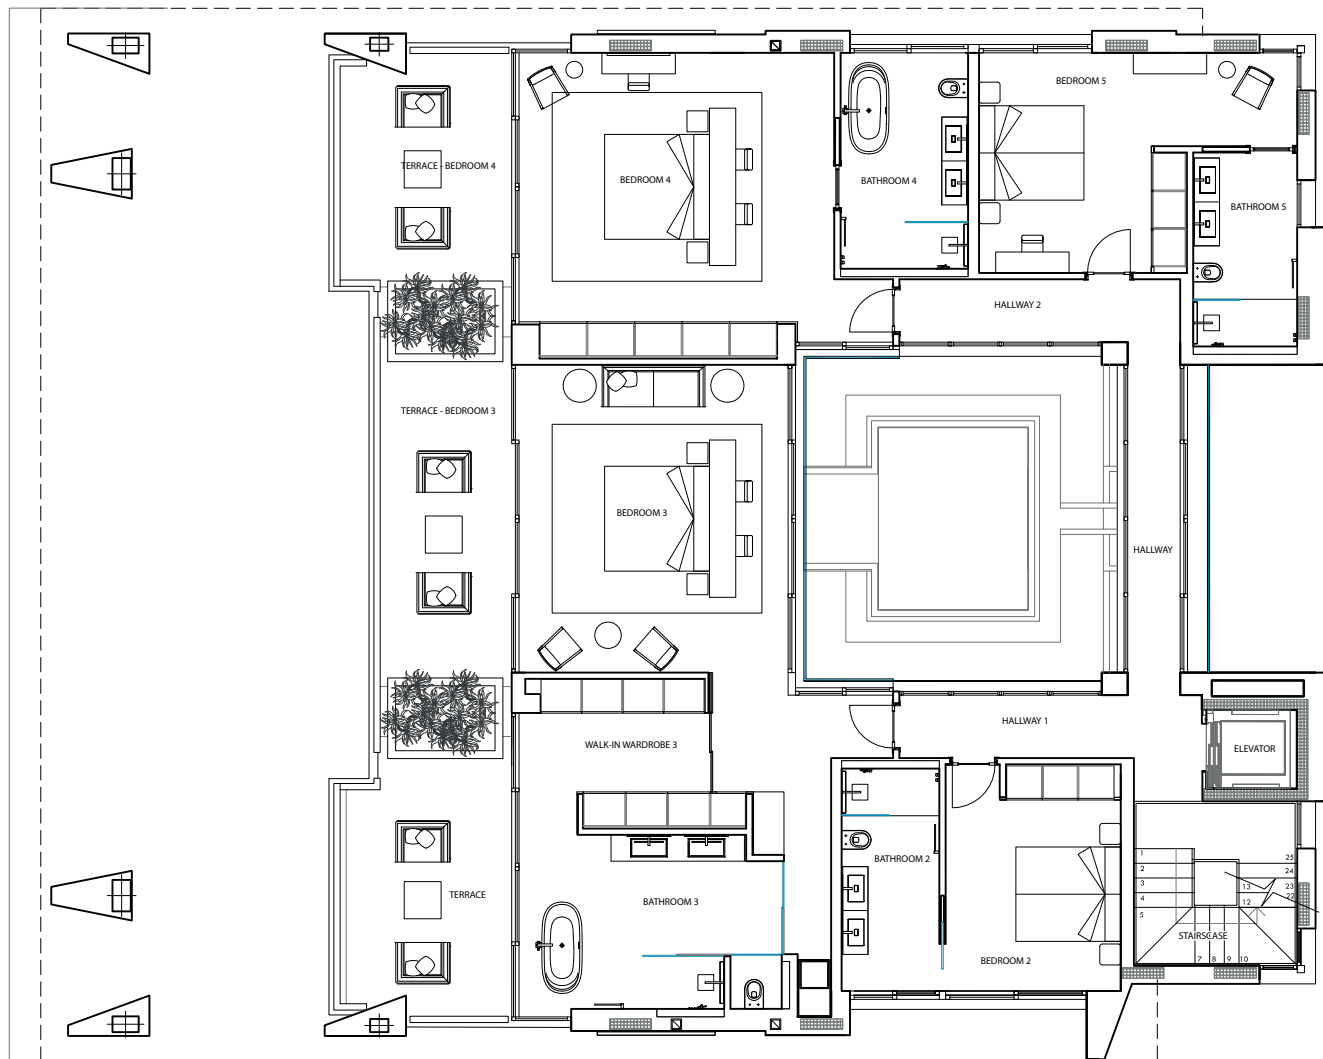

NORTH

SITE PLAN - PALACETES DE BANÚS

GROUND FLOOR - OPT. B ▶

PALACETES DE BANÚS

Disclaimer: This document is purely informative and for marketing purposes only. It does not form part of any offer or contract between any of the parties in any way. All the information contained in this document is known to be accurate at time of production but is subject to change without prior notice. Any questions that may arise in the interpretation of these plans (sizes, heights, sections etc.) can be clarified by contacting the developer. Depictions of furniture and kitchens have been included for guidance and decorative purposes only.

NORTH

SITE PLAN - PALACETES DE BANÚS

**PALACETE 1. Levante**  
6 Bedrooms + 7 Bathrooms

1M

ONE~MARBELLA  
LUXURY REAL ESTATE

FIRST FLOOR ▶

PALACETES DE BANÚS

Disclaimer: This document is purely informative and for marketing purposes only. It does not form part of any offer or contract between any of the parties in any way. All the information contained in this document is known to be accurate at time of production but is subject to change without prior notice. Any questions that may arise in the interpretation of these plans (sizes, heights, sections etc.) can be clarified by contacting the developer. Depictions of furniture and kitchens have been included for guidance and decorative purposes only.