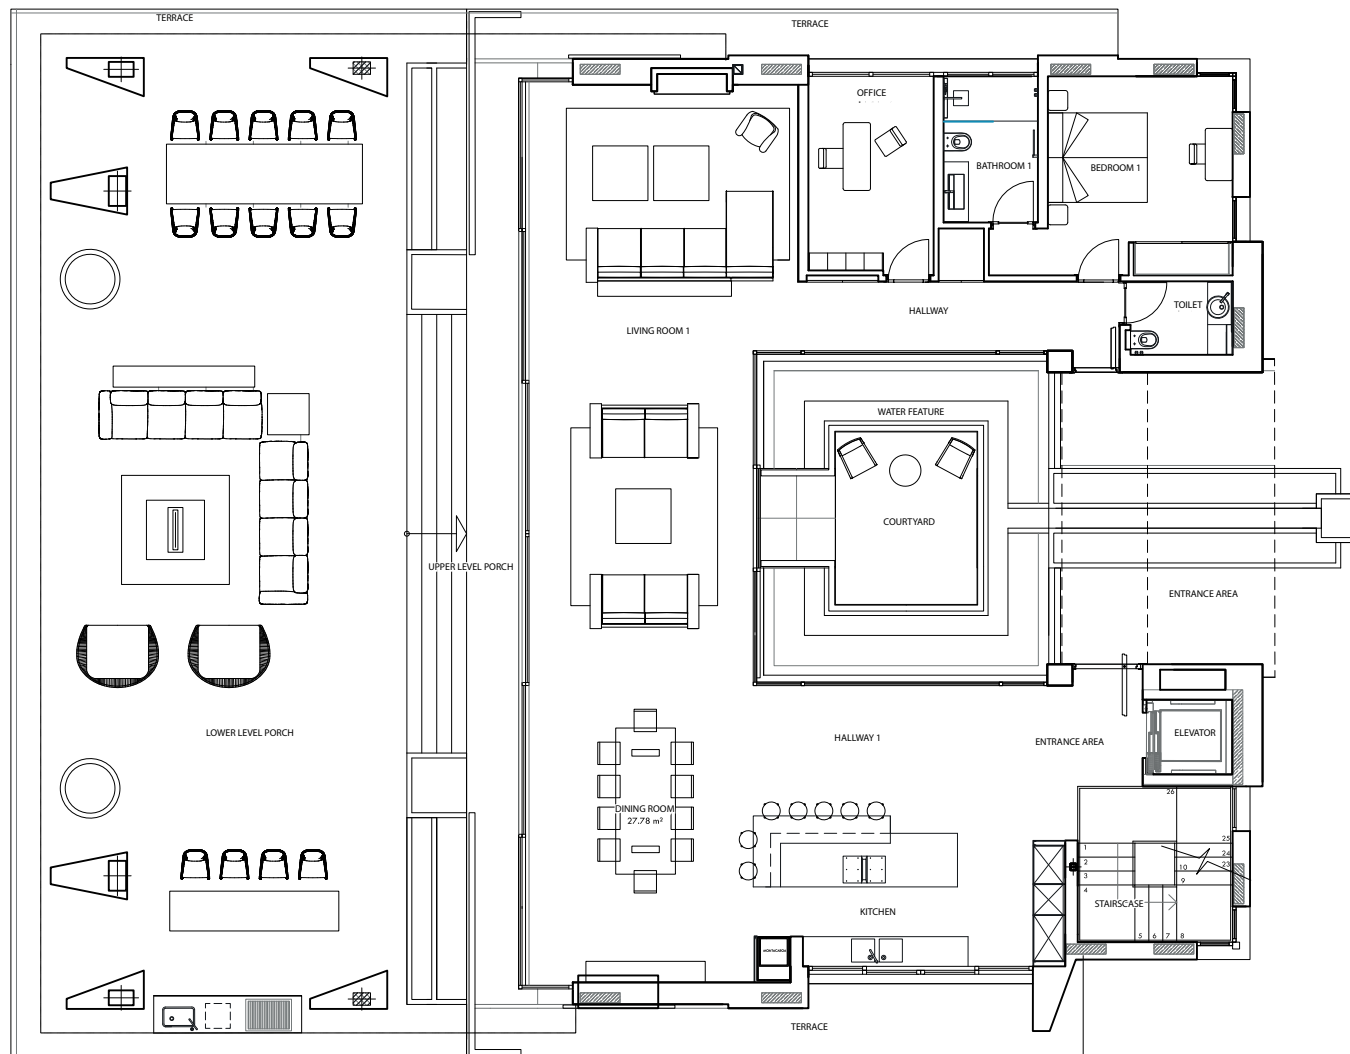

GROUND FLOOR - OPT. A ▶

Disclaimer: This document is purely informative and for marketing purposes only. It does not form part of any offer or contract between any of the parties in any way. All the information contained in this document is known to be accurate at time of production but is subject to change without prior notice. Any questions that may arise in the interpretation of these plans (sizes, heights, sections etc.) can be clarified by contacting the developer. Depictions of furniture and kitchens have been included for guidance and decorative purposes only.

NORTH

SITE PLAN - PALACETES DE BANÚS

GROUND FLOOR - OPT. B ▶

PALACETES DE BANÚS

Disclaimer: This document is purely informative and for marketing purposes only. It does not form part of any offer or contract between any of the parties in any way. All the information contained in this document is known to be accurate at time of production but is subject to change without prior notice. Any questions that may arise in the interpretation of these plans (sizes, heights, sections etc.) can be clarified by contacting the developer. Depictions of furniture and kitchens have been included for guidance and decorative purposes only.

NORTH

SITE PLAN - PALACETES DE BANÚS

**PALACETE 1. Levante**  
6 Bedrooms + 7 Bathrooms

1M

ONE~MARBELLA  
LUXURY REAL ESTATE

FIRST FLOOR ▶

PALACETES DE BANÚS

Disclaimer: This document is purely informative and for marketing purposes only. It does not form part of any offer or contract between any of the parties in any way. All the information contained in this document is known to be accurate at time of production but is subject to change without prior notice. Any questions that may arise in the interpretation of these plans (sizes, heights, sections etc.) can be clarified by contacting the developer. Depictions of furniture and kitchens have been included for guidance and decorative purposes only.