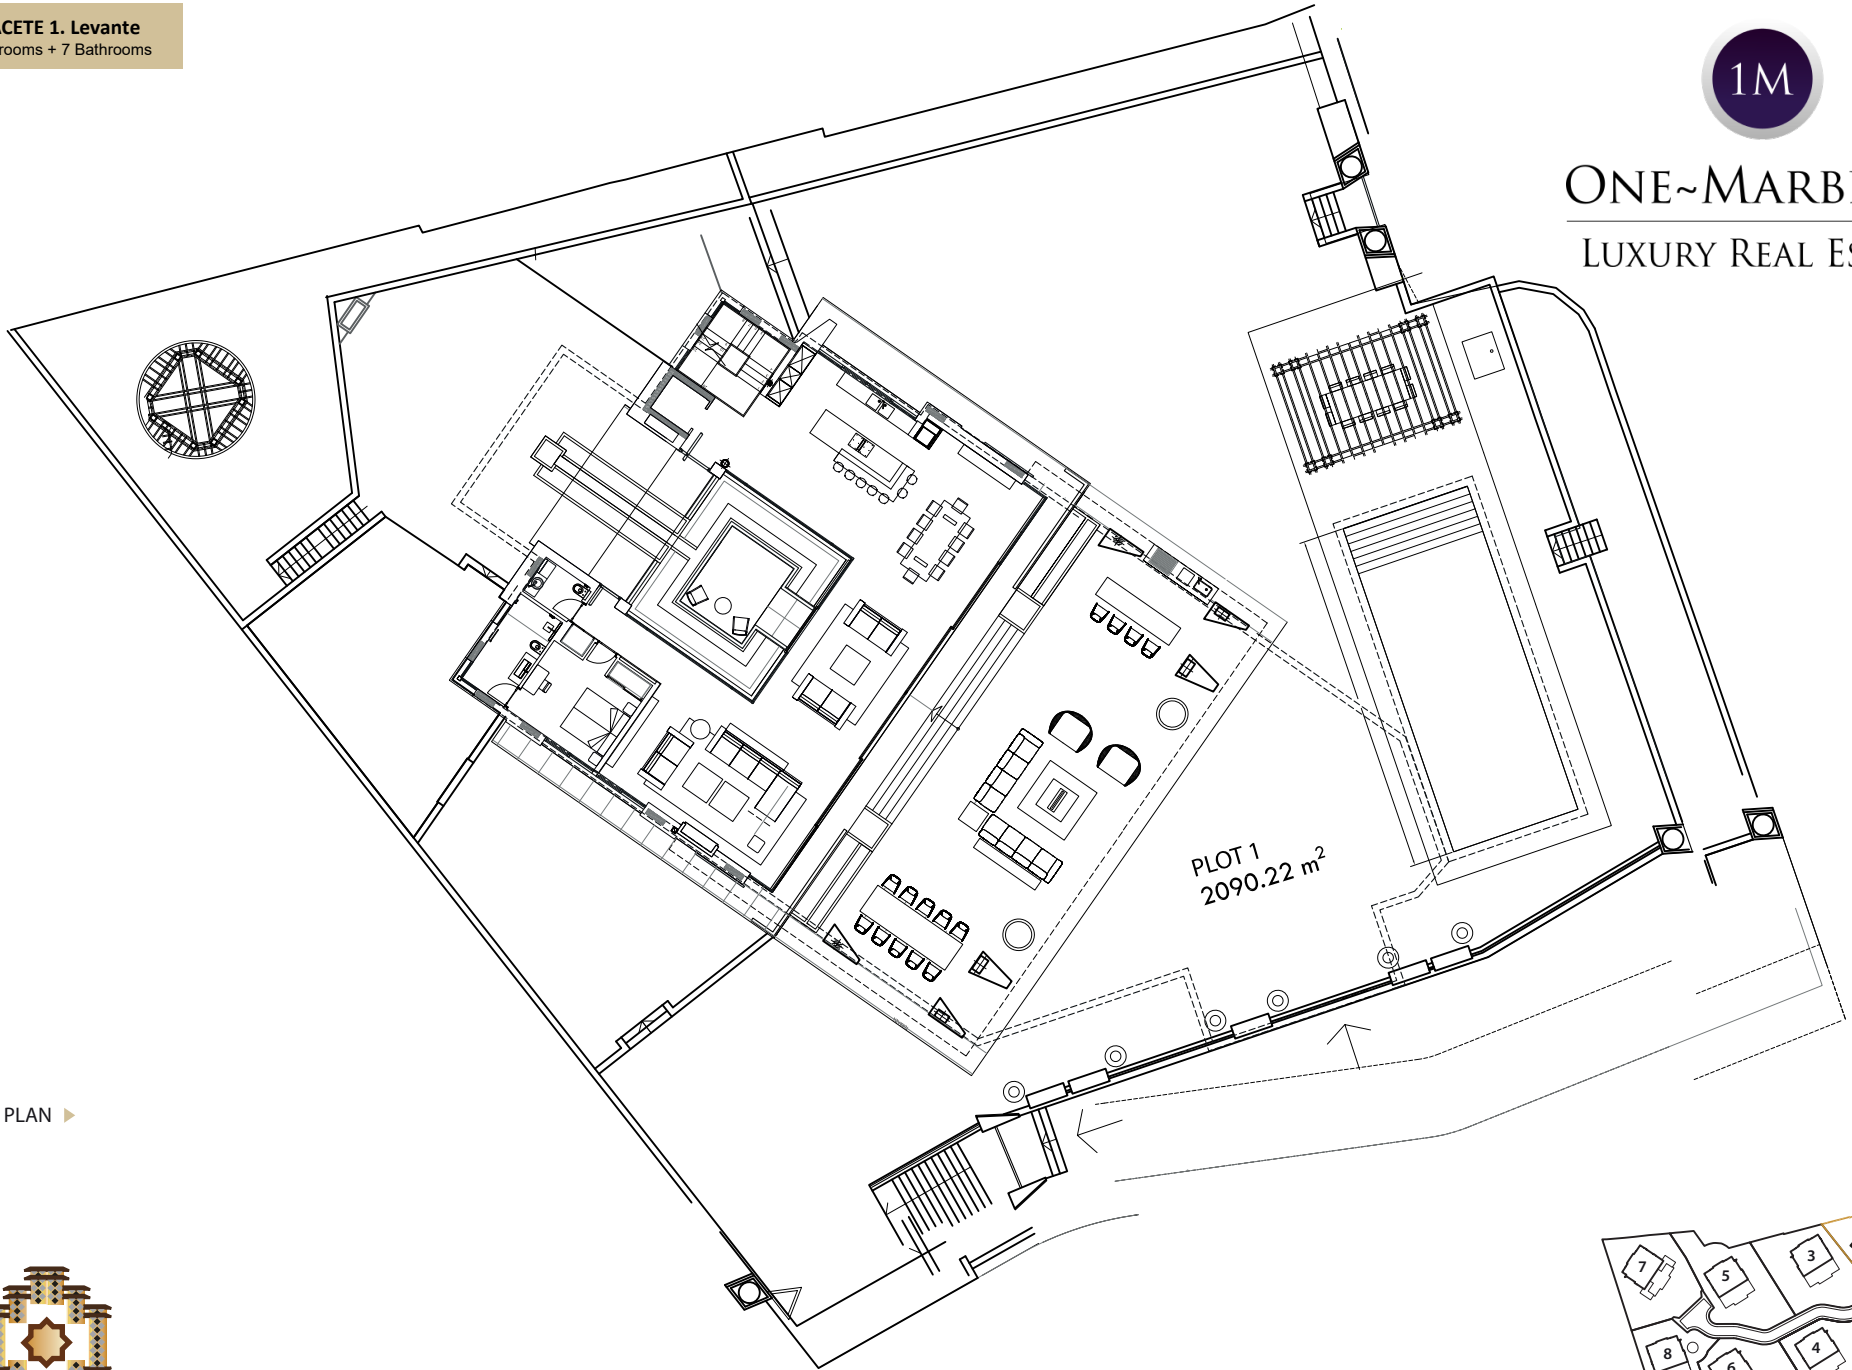

NORTH

SITE PLAN - PALACETES DE BANÚS

**PALACETE 1. Levante**  
6 Bedrooms + 7 Bathrooms

1M

# ONE~MARBELLA

LUXURY REAL ESTATE

SITE PLAN ▶

Disclaimer: This document is purely informative and for marketing purposes only. It does not form part of any offer or contract between any of the parties in any way. All the information contained in this document is known to be accurate at time of production but is subject to change without prior notice. Any questions that may arise in the interpretation of these plans (sizes, heights, sections etc.) can be clarified by contacting the developer. Depictions of furniture and kitchens have been included for guidance and decorative purposes only.