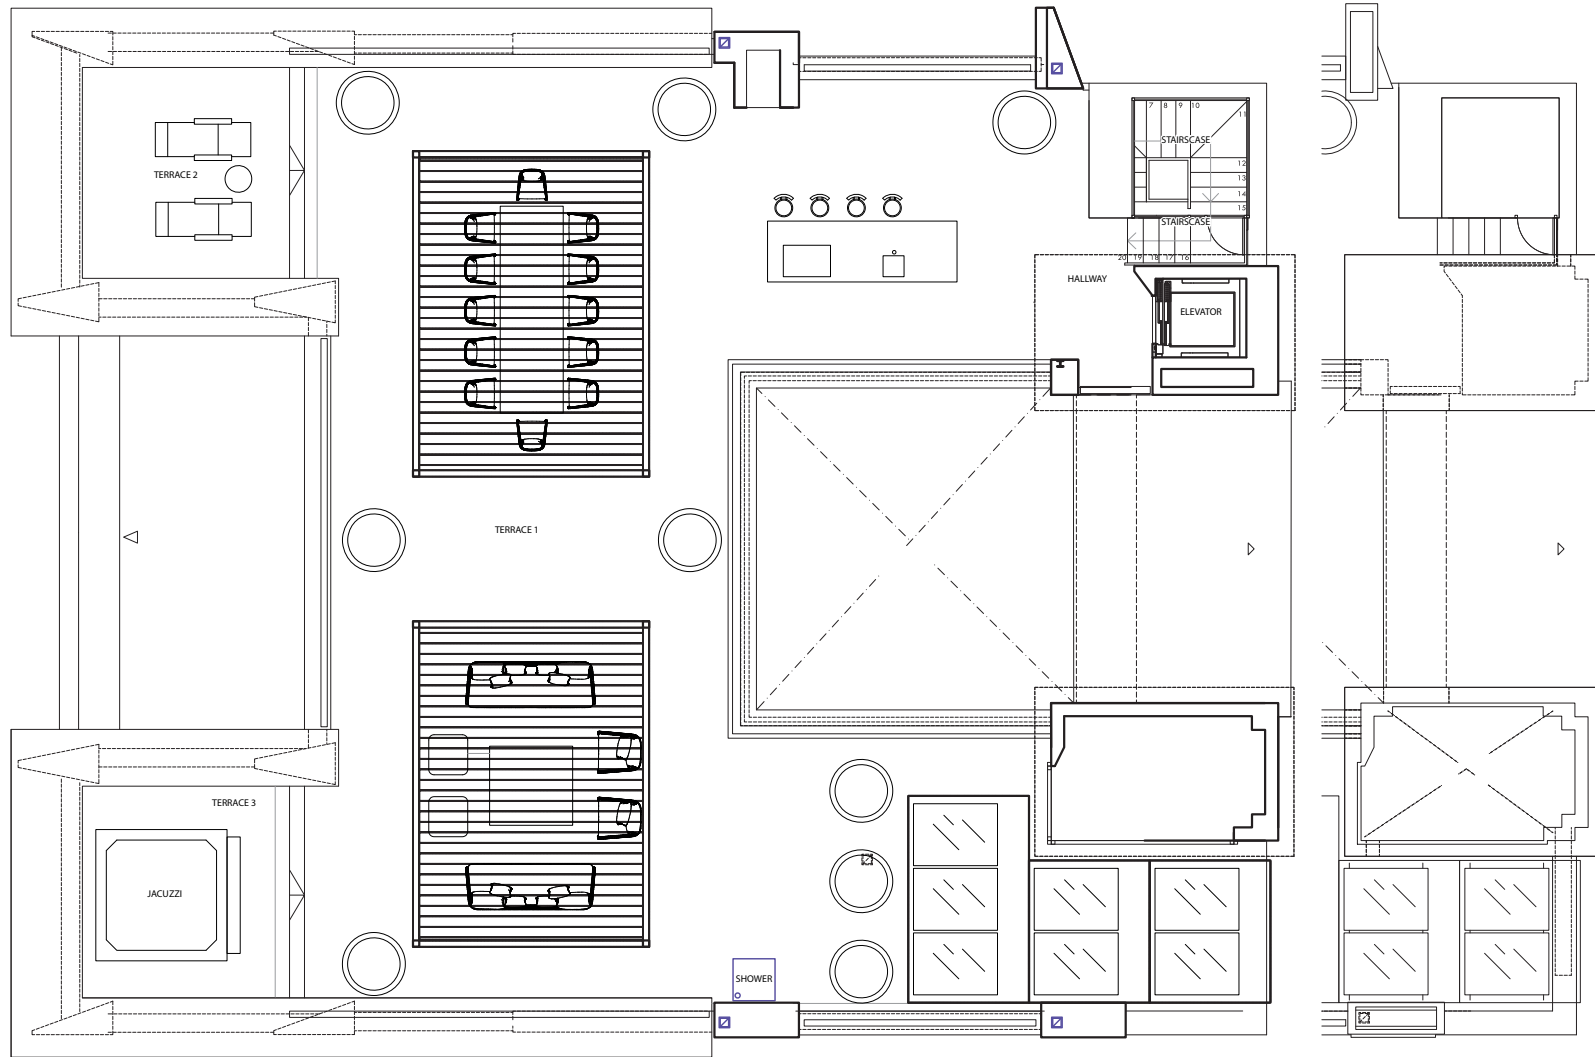

TERRACES ▶

PALACETES DE BANÚS

Disclaimer: This document is purely informative and for marketing purposes only. It does not form part of any offer or contract between any of the parties in any way. All the information contained in this document is known to be accurate at time of production but is subject to change without prior notice. Any questions that may arise in the interpretation of these plans (sizes, heights, sections etc.) can be clarified by contacting the developer. Depictions of furniture and kitchens have been included for guidance and decorative purposes only.

NORTH

SITE PLAN - PALACETES DE BANÚS