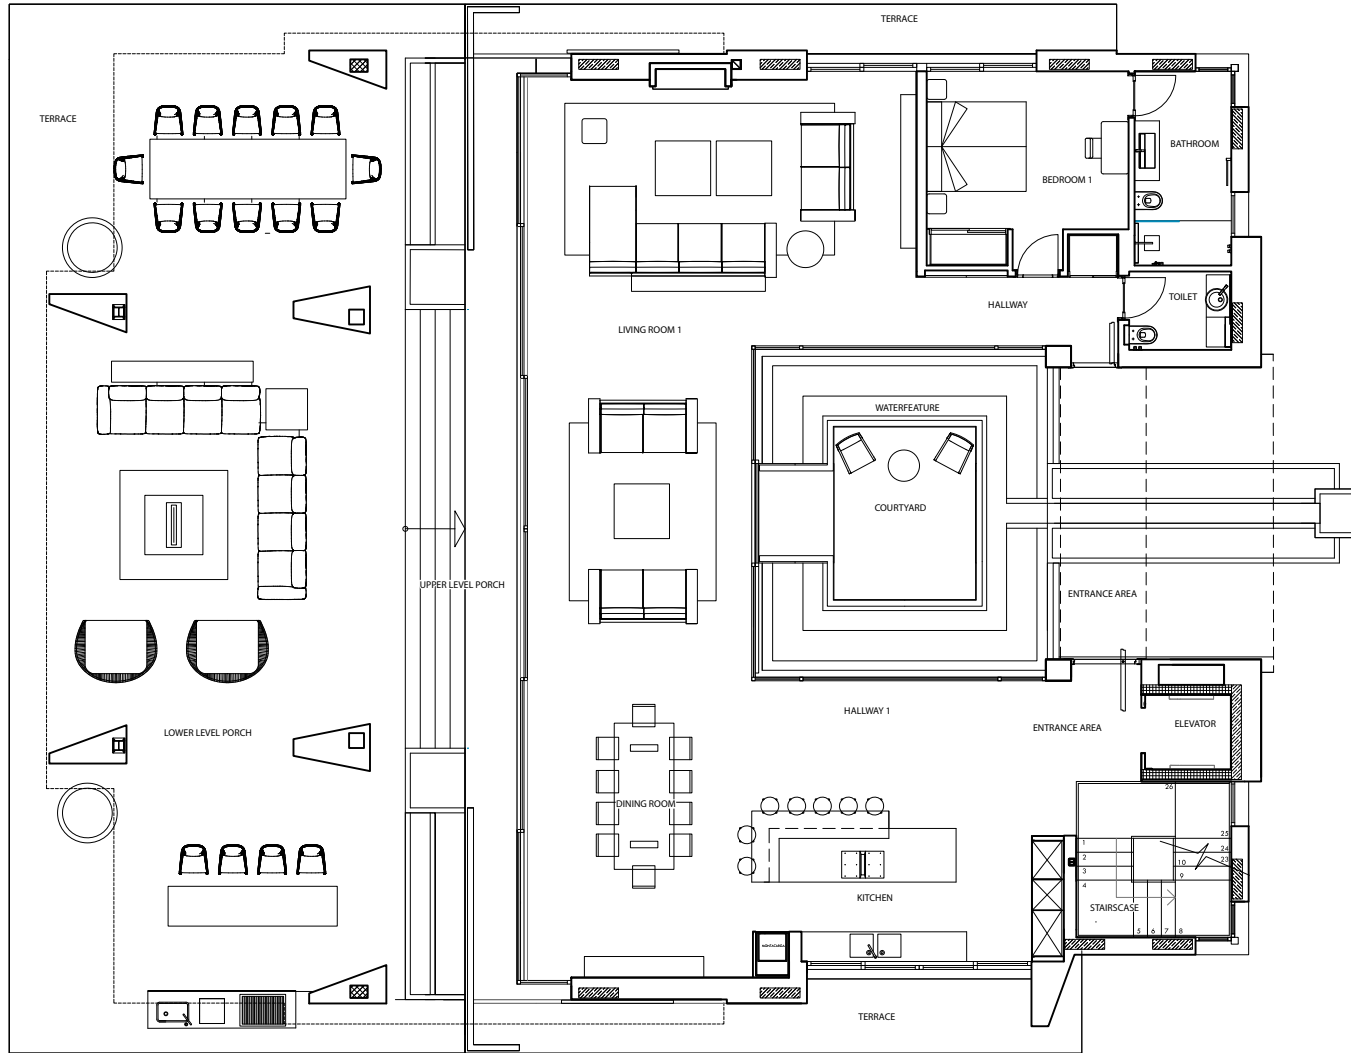

1M

ONE~MARBELLA  
LUXURY REAL ESTATE

GROUND FLOOR - OPT. A ▶

PALACETES DE BANÚS

Disclaimer: This document is purely informative and for marketing purposes only. It does not form part of any offer or contract between any of the parties in any way. All the information contained in this document is known to be accurate at time of production but is subject to change without prior notice. Any questions that may arise in the interpretation of these plans (sizes, heights, sections etc.) can be clarified by contacting the developer. Depictions of furniture and kitchens have been included for guidance and decorative purposes only.

NORTH

SITE PLAN - PALACETES DE BANÚS

**ONE~MARBELLA**  
LUXURY REAL ESTATE

GROUND FLOOR - OPT. B ▶

Disclaimer: This document is purely informative and for marketing purposes only. It does not form part of any offer or contract between any of the parties in any way. All the information contained in this document is known to be accurate at time of production but is subject to change without prior notice. Any questions that may arise in the interpretation of these plans (sizes, heights, sections etc.) can be clarified by contacting the developer. Depictions of furniture and kitchens have been included for guidance and decorative purposes only.

**PALACETE 8. Ponente**  
6 Bedrooms + 7 Bathrooms

1M

**ONE~MARBELLA**  
LUXURY REAL ESTATE

FIRST FLOOR ▶

PALACETES DE BANÚS

Disclaimer: This document is purely informative and for marketing purposes only. It does not form part of any offer or contract between any of the parties in any way. All the information contained in this document is known to be accurate at time of production but is subject to change without prior notice. Any questions that may arise in the interpretation of these plans (sizes, heights, sections etc.) can be clarified by contacting the developer. Depictions of furniture and kitchens have been included for guidance and decorative purposes only.