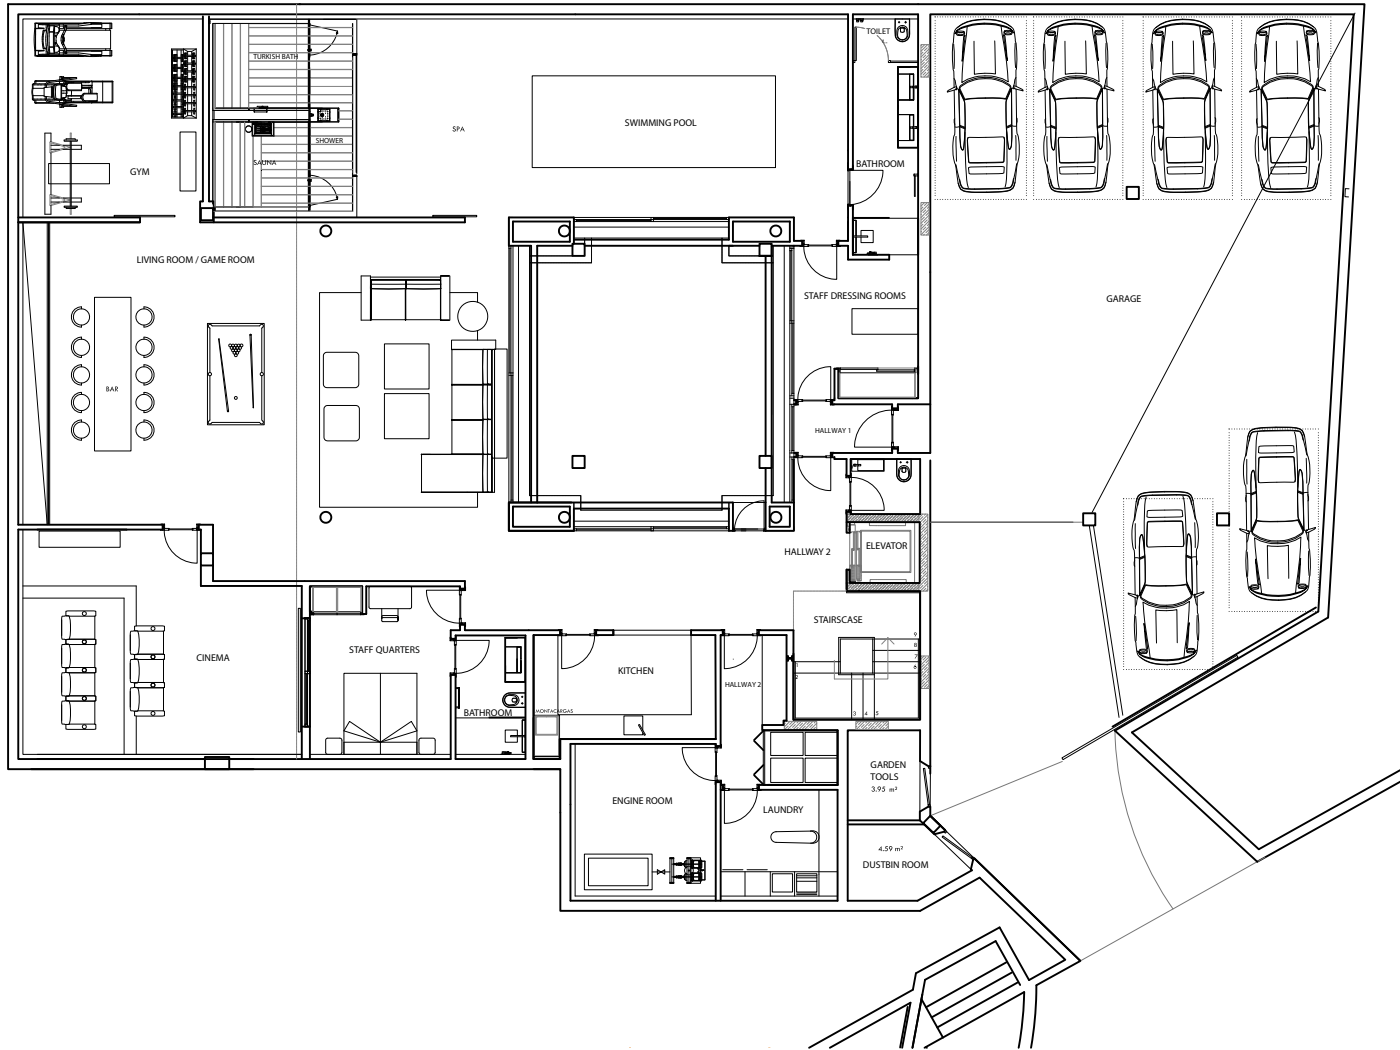

NORTH

SITE PLAN - PALACETES DE BANÚS

**PALACETE 8. Ponente**  
6 Bedrooms + 7 Bathrooms

1M

**ONE~MARBELLA**  
LUXURY REAL ESTATE

BASEMENT ▶

PALACETES DE BANÚS

Disclaimer: This document is purely informative and for marketing purposes only. It does not form part of any offer or contract between any of the parties in any way. All the information contained in this document is known to be accurate at time of production but is subject to change without prior notice. Any questions that may arise in the interpretation of these plans (sizes, heights, sections etc.) can be clarified by contacting the developer. Depictions of furniture and kitchens have been included for guidance and decorative purposes only.