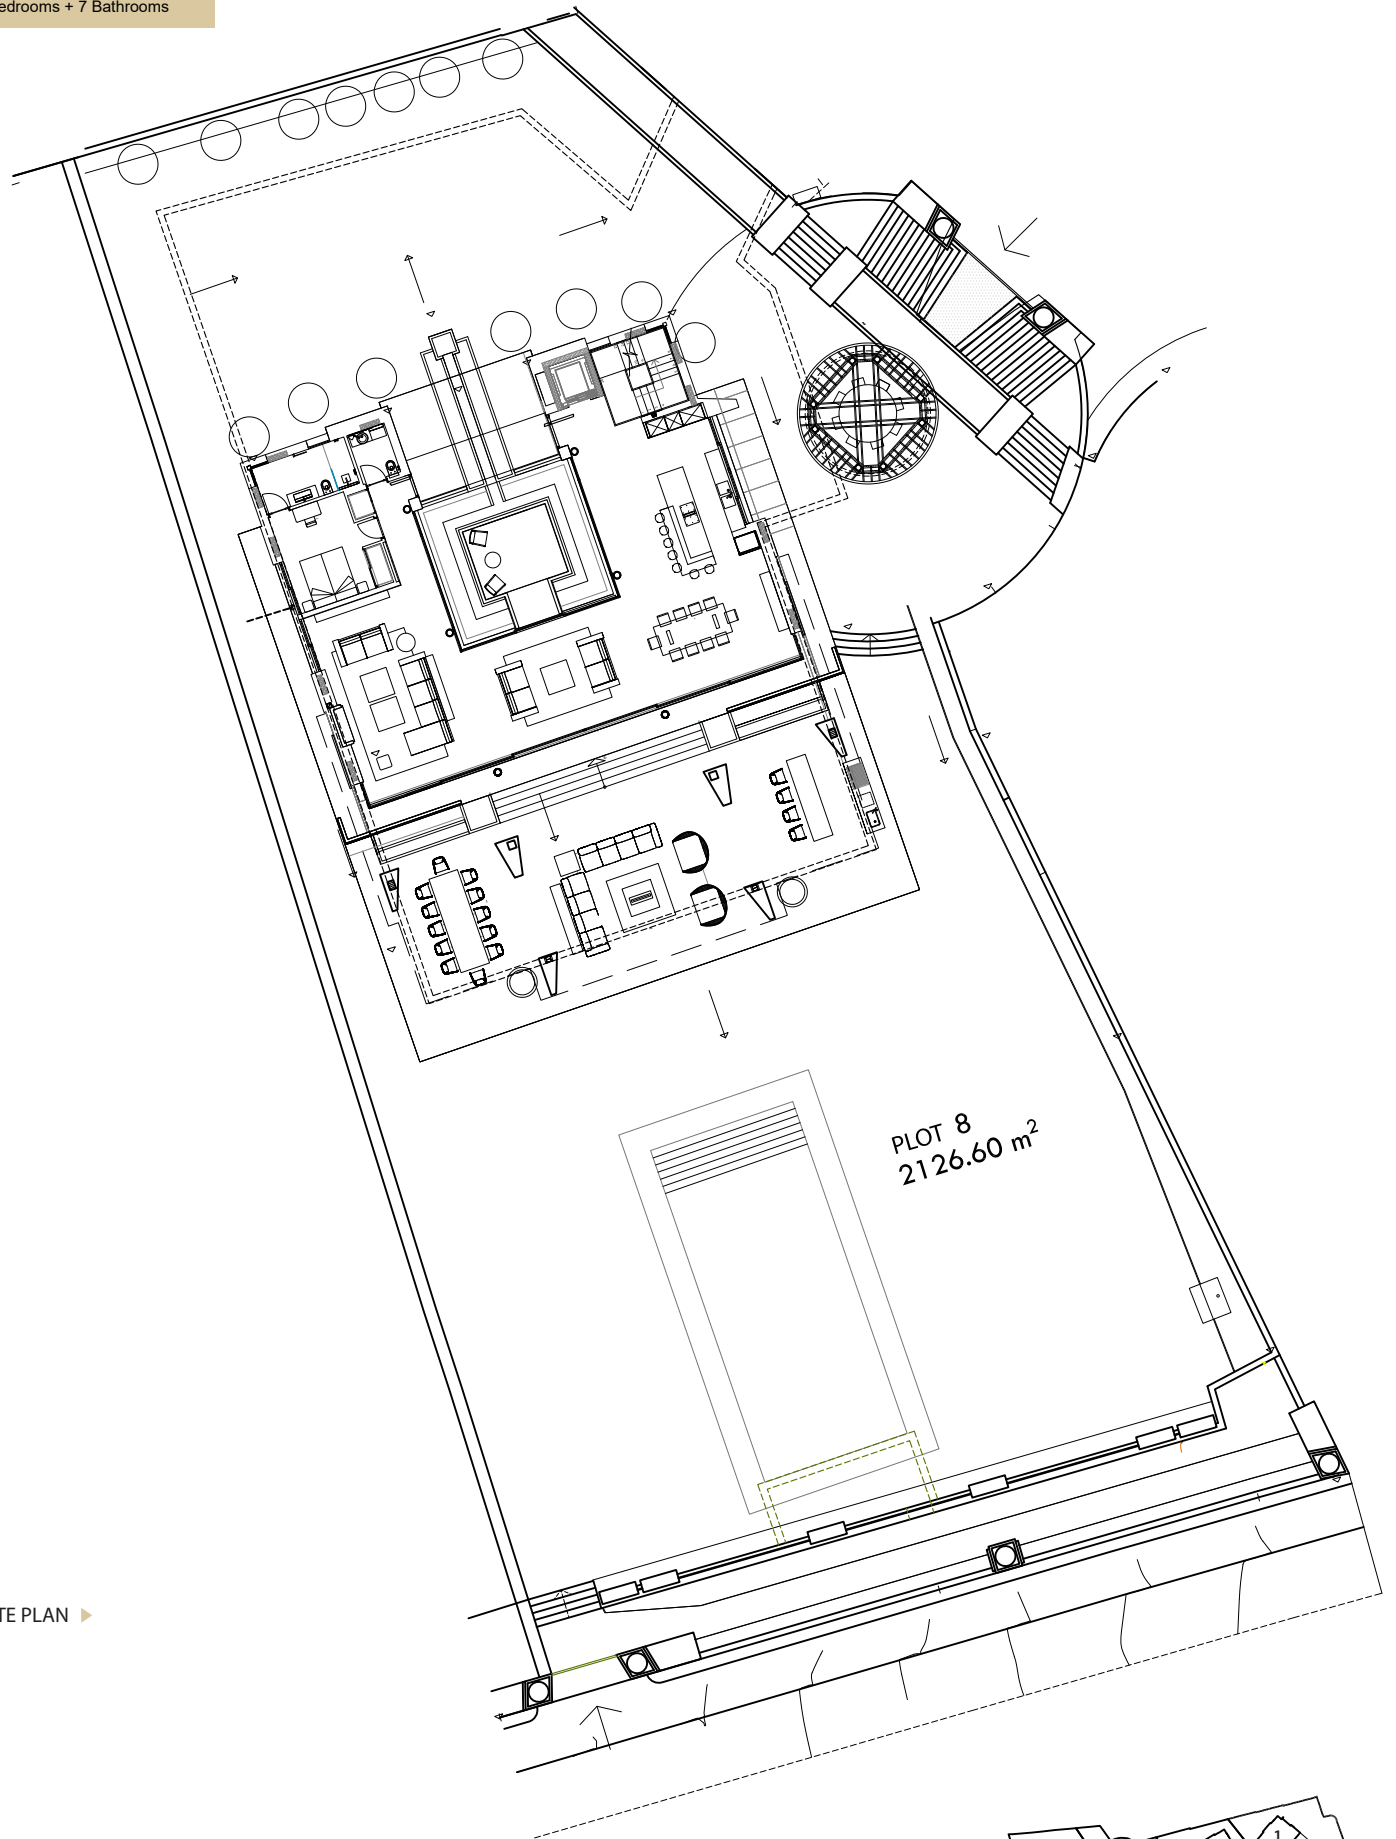

NORTH

SITE PLAN - PALACETES DE BANÚS

**PALACETE 8. Ponente**  
6 Bedrooms + 7 Bathrooms

1M

**ONE~MARBELLA**  
LUXURY REAL ESTATE

BASEMENT ▶

PALACETES DE BANÚS

Disclaimer: This document is purely informative and for marketing purposes only. It does not form part of any offer or contract between any of the parties in any way. All the information contained in this document is known to be accurate at time of production but is subject to change without prior notice. Any questions that may arise in the interpretation of these plans (sizes, heights, sections etc.) can be clarified by contacting the developer. Depictions of furniture and kitchens have been included for guidance and decorative purposes only.

NORTH

SITE PLAN - PALACETES DE BANÚS

**PALACETE 8. Ponente**  
6 Bedrooms + 7 Bathrooms

SITE PLAN ►

PALACETES DE BANÚS

Disclaimer: This document is purely informative and for marketing purposes only. It does not form part of any offer or contract between any of the parties in any way. All the information contained in this document is known to be accurate at time of production but is subject to change without prior notice. Any questions that may arise in the interpretation of these plans (sizes, heights, sections etc.) can be clarified by contacting the developer. Depictions of furniture and kitchens have been included for guidance and decorative purposes only.