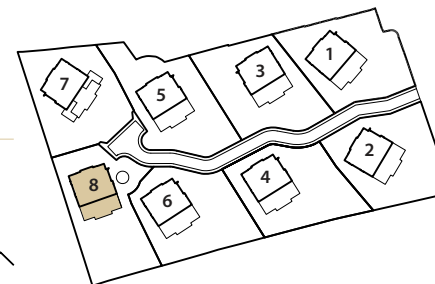

NORTH

SITE PLAN - PALACETES DE BANÚS

**PALACETE 8. Ponente**  
6 Bedrooms + 7 Bathrooms

1M

**ONE~MARBELLA**  
LUXURY REAL ESTATE

BASEMENT ▶

PALACETES DE BANÚS

Disclaimer: This document is purely informative and for marketing purposes only. It does not form part of any offer or contract between any of the parties in any way. All the information contained in this document is known to be accurate at time of production but is subject to change without prior notice. Any questions that may arise in the interpretation of these plans (sizes, heights, sections etc.) can be clarified by contacting the developer. Depictions of furniture and kitchens have been included for guidance and decorative purposes only.