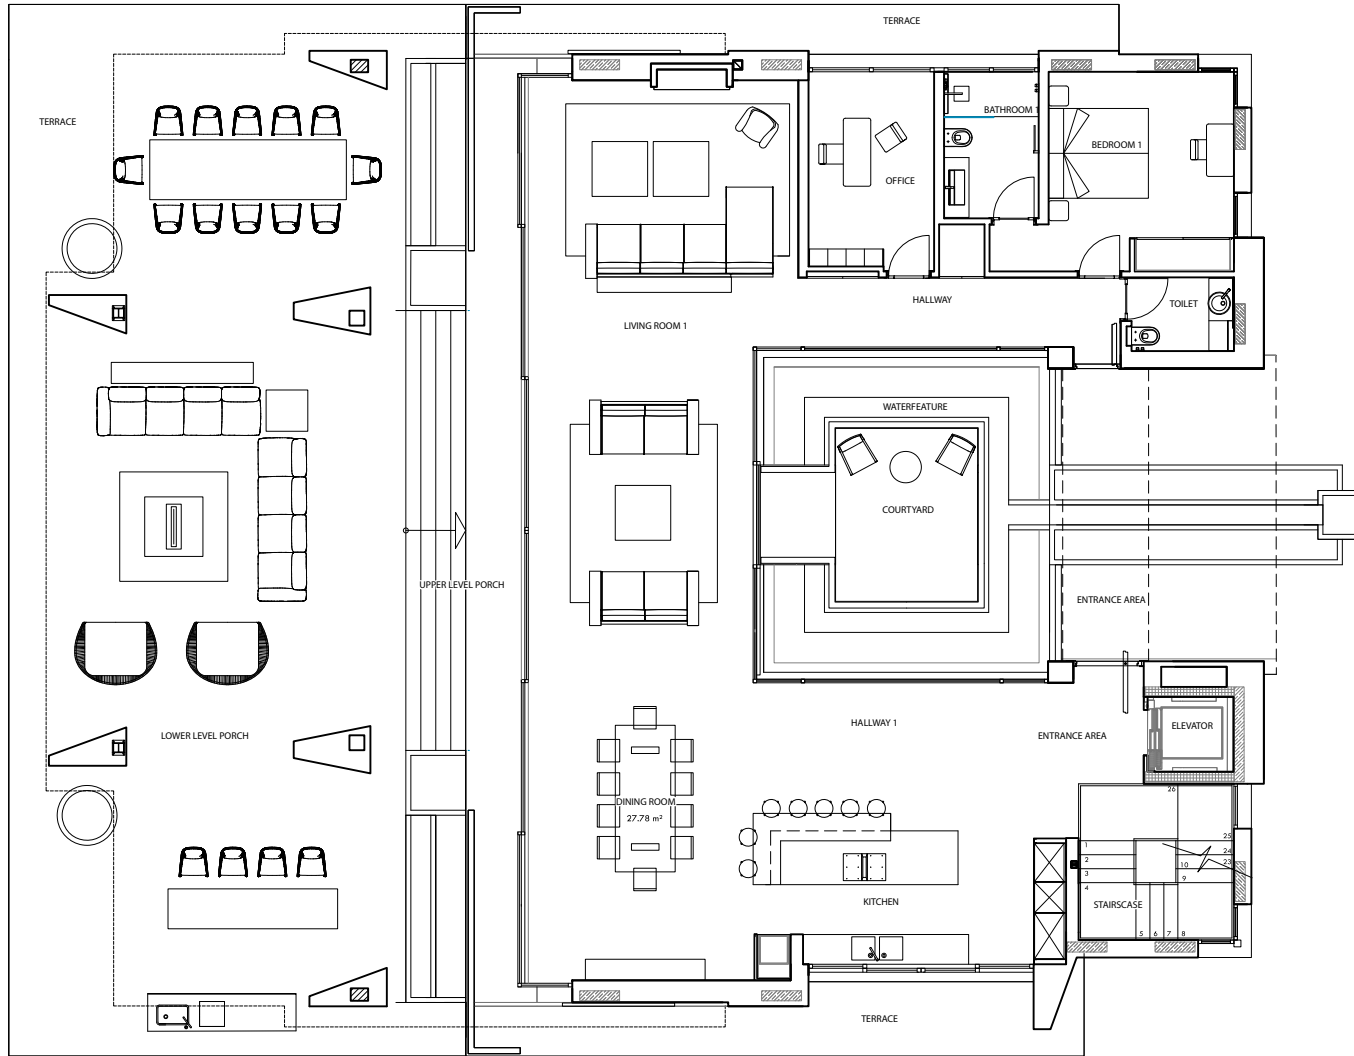

1M

ONE~MARBELLA  
LUXURY REAL ESTATE

GROUND FLOOR - OPT. A ▶

PALACETES DE BANÚS

Disclaimer: This document is purely informative and for marketing purposes only. It does not form part of any offer or contract between any of the parties in any way. All the information contained in this document is known to be accurate at time of production but is subject to change without prior notice. Any questions that may arise in the interpretation of these plans (sizes, heights, sections etc.) can be clarified by contacting the developer. Depictions of furniture and kitchens have been included for guidance and decorative purposes only.

NORTH

SITE PLAN - PALACETES DE BANÚS

**ONE~MARBELLA**  
LUXURY REAL ESTATE

GROUND FLOOR - OPT. B ▶

Disclaimer: This document is purely informative and for marketing purposes only. It does not form part of any offer or contract between any of the parties in any way. All the information contained in this document is known to be accurate at time of production but is subject to change without prior notice. Any questions that may arise in the interpretation of these plans (sizes, heights, sections etc.) can be clarified by contacting the developer. Depictions of furniture and kitchens have been included for guidance and decorative purposes only.

**PALACETE 8. Ponente**  
6 Bedrooms + 7 Bathrooms

1M

**ONE~MARBELLA**  
LUXURY REAL ESTATE

FIRST FLOOR ▶

PALACETES DE BANÚS

Disclaimer: This document is purely informative and for marketing purposes only. It does not form part of any offer or contract between any of the parties in any way. All the information contained in this document is known to be accurate at time of production but is subject to change without prior notice. Any questions that may arise in the interpretation of these plans (sizes, heights, sections etc.) can be clarified by contacting the developer. Depictions of furniture and kitchens have been included for guidance and decorative purposes only.